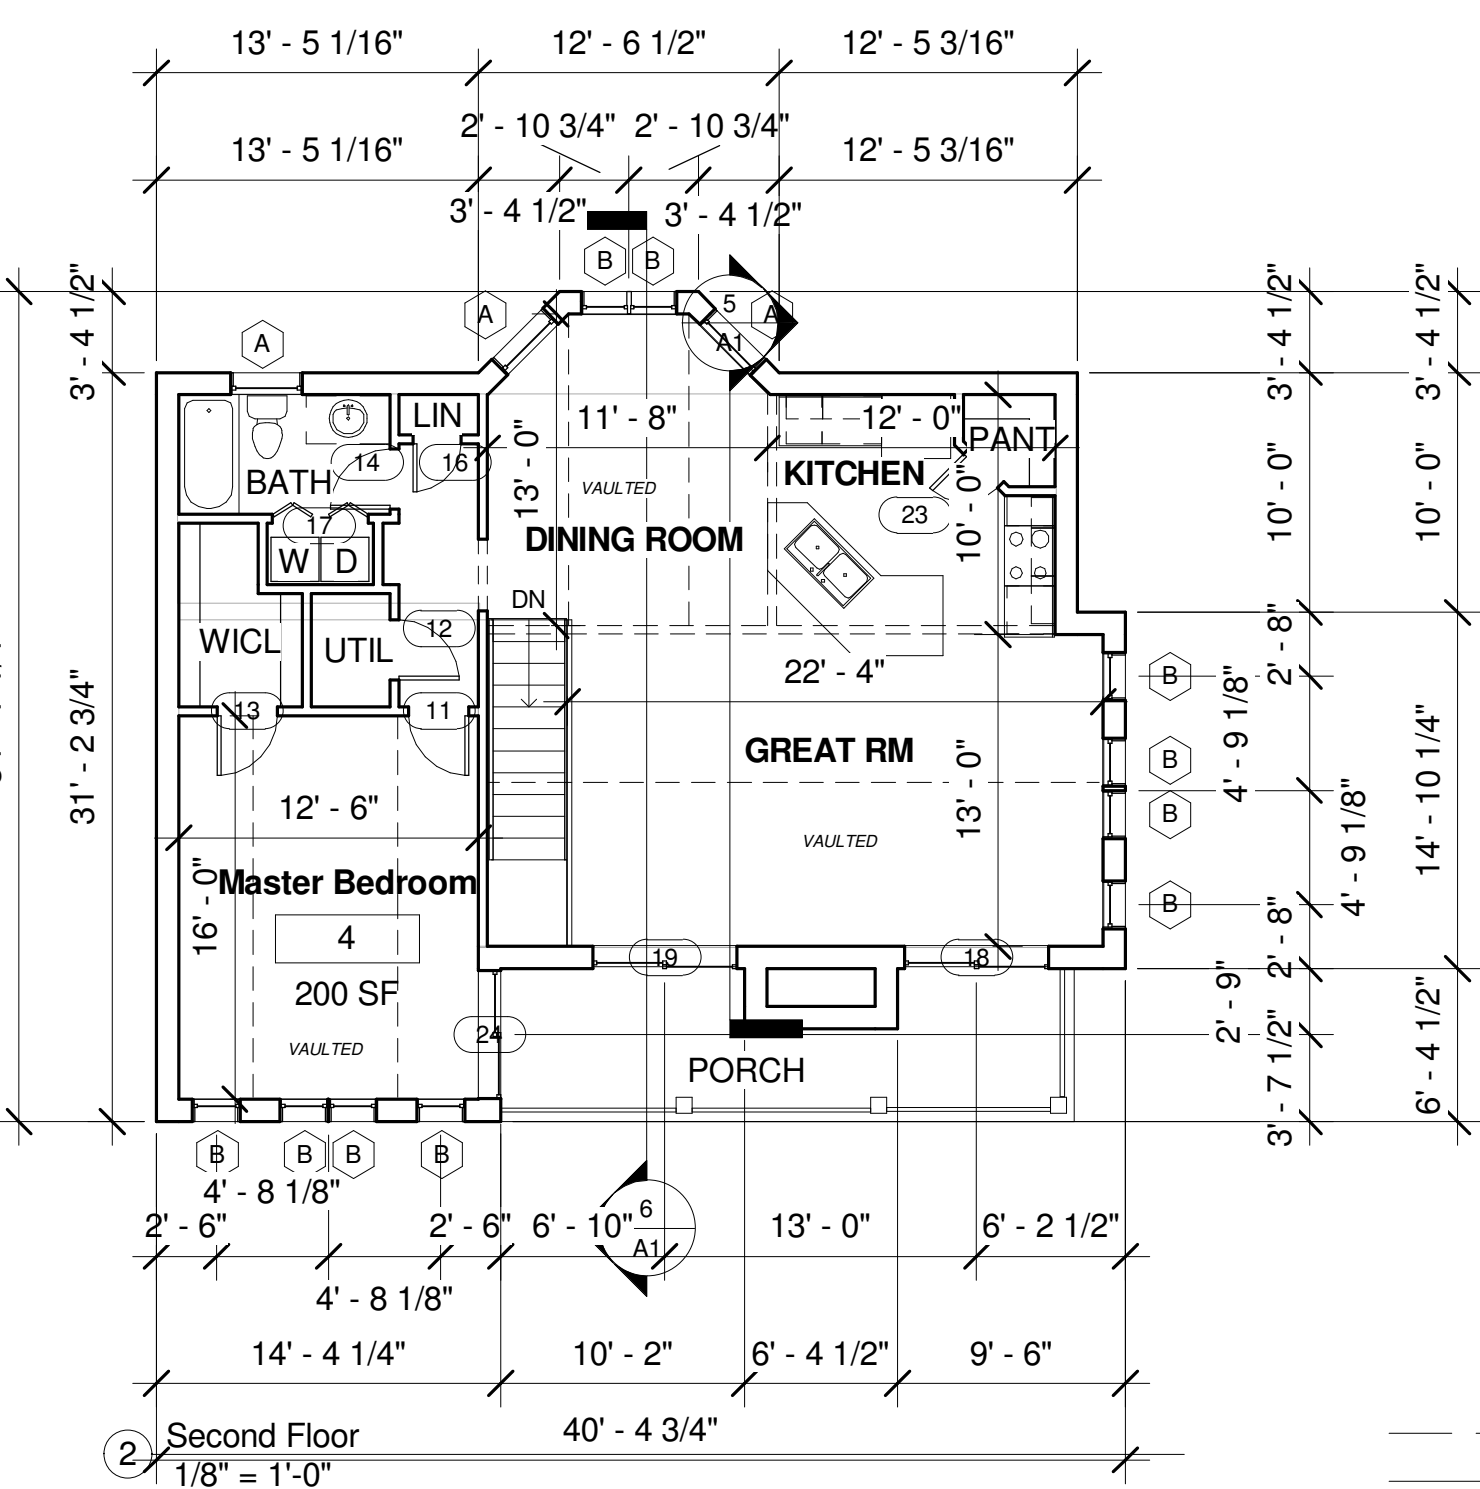

Window Schedule				
Type Mark	Rough Opening Width	Rough Opening Height	Type	Head Height
A	3'-0"	4'-0"	Double Hung with Trim	7'-0"
B	2'-0"	4'-0"	Double Hung with Trim	7'-0"

Door Schedule		
Door Number	Door Type	Door Size
1	38	30" x 80"
2	38	30" x 80"
3	38	30" x 80"
5	34	36" x 84"
6	37	30" x 84"
7	57	8" x 6'-6"
10	37	30" x 84"
11	38	30" x 80"
12	38	30" x 80"
13	38	30" x 80"

Door Schedule		
Door Number	Door Type	Door Size
14	38	30" x 80"
16	58	24" x 30"
17	59	48" x 84"
18	63	72" x 84"
19	63	72" x 84"
20	38	30" x 80"
21	38	30" x 80"
22	38	30" x 80"
23	58	24" x 30"
24	64	68" x 80"