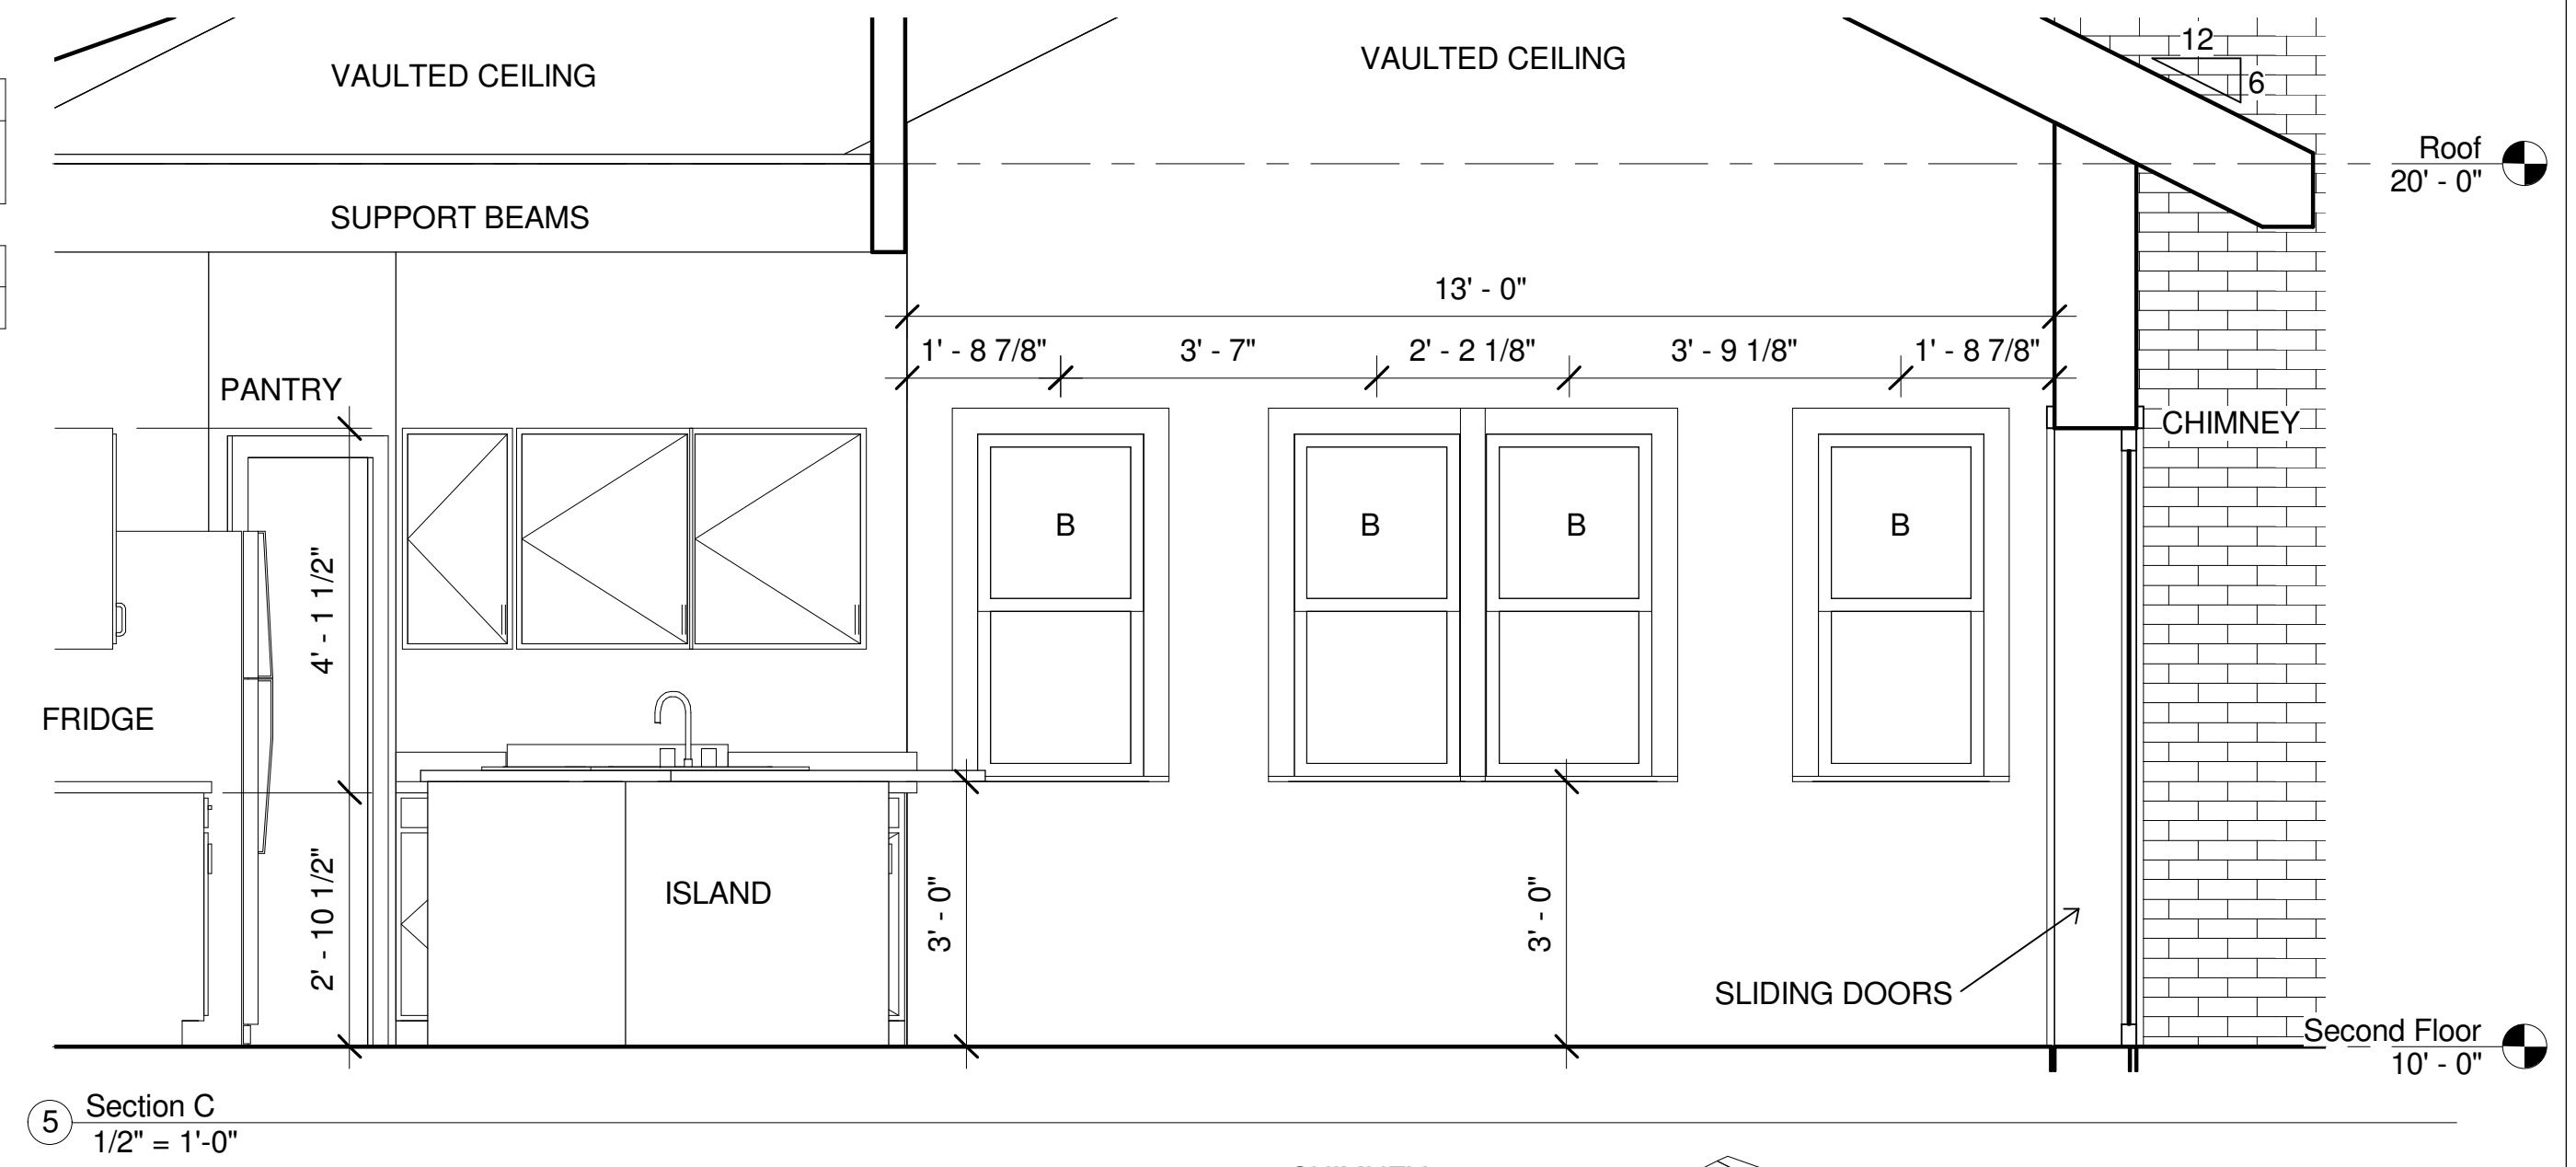

Window Schedule				
Type Mark	Rough Opening Width	Rough Opening Height	Type	Head Height
A	3'-0"	4'-0"	Double Hung with Trim	7'-0"
B	2'-0"	4'-0"	Double Hung with Trim	7'-0"

Door Schedule		
Door Number	Door Type	Door Size
1	38	30" x 80"
2	38	30" x 80"
3	38	30" x 80"
5	34	36" x 84"
6	37	30" x 84"
7	57	8" x 6'-6"
10	37	30" x 84"
11	38	30" x 80"
12	38	30" x 80"
13	38	30" x 80"

Door Schedule		
Door Number	Door Type	Door Size
14	38	30" x 80"
16	58	24" x 30"
17	59	48" x 84"
18	63	72" x 84"
19	63	72" x 84"
20	38	30" x 80"
21	38	30" x 80"
22	38	30" x 80"
23	58	24" x 30"
24	64	68" x 80"