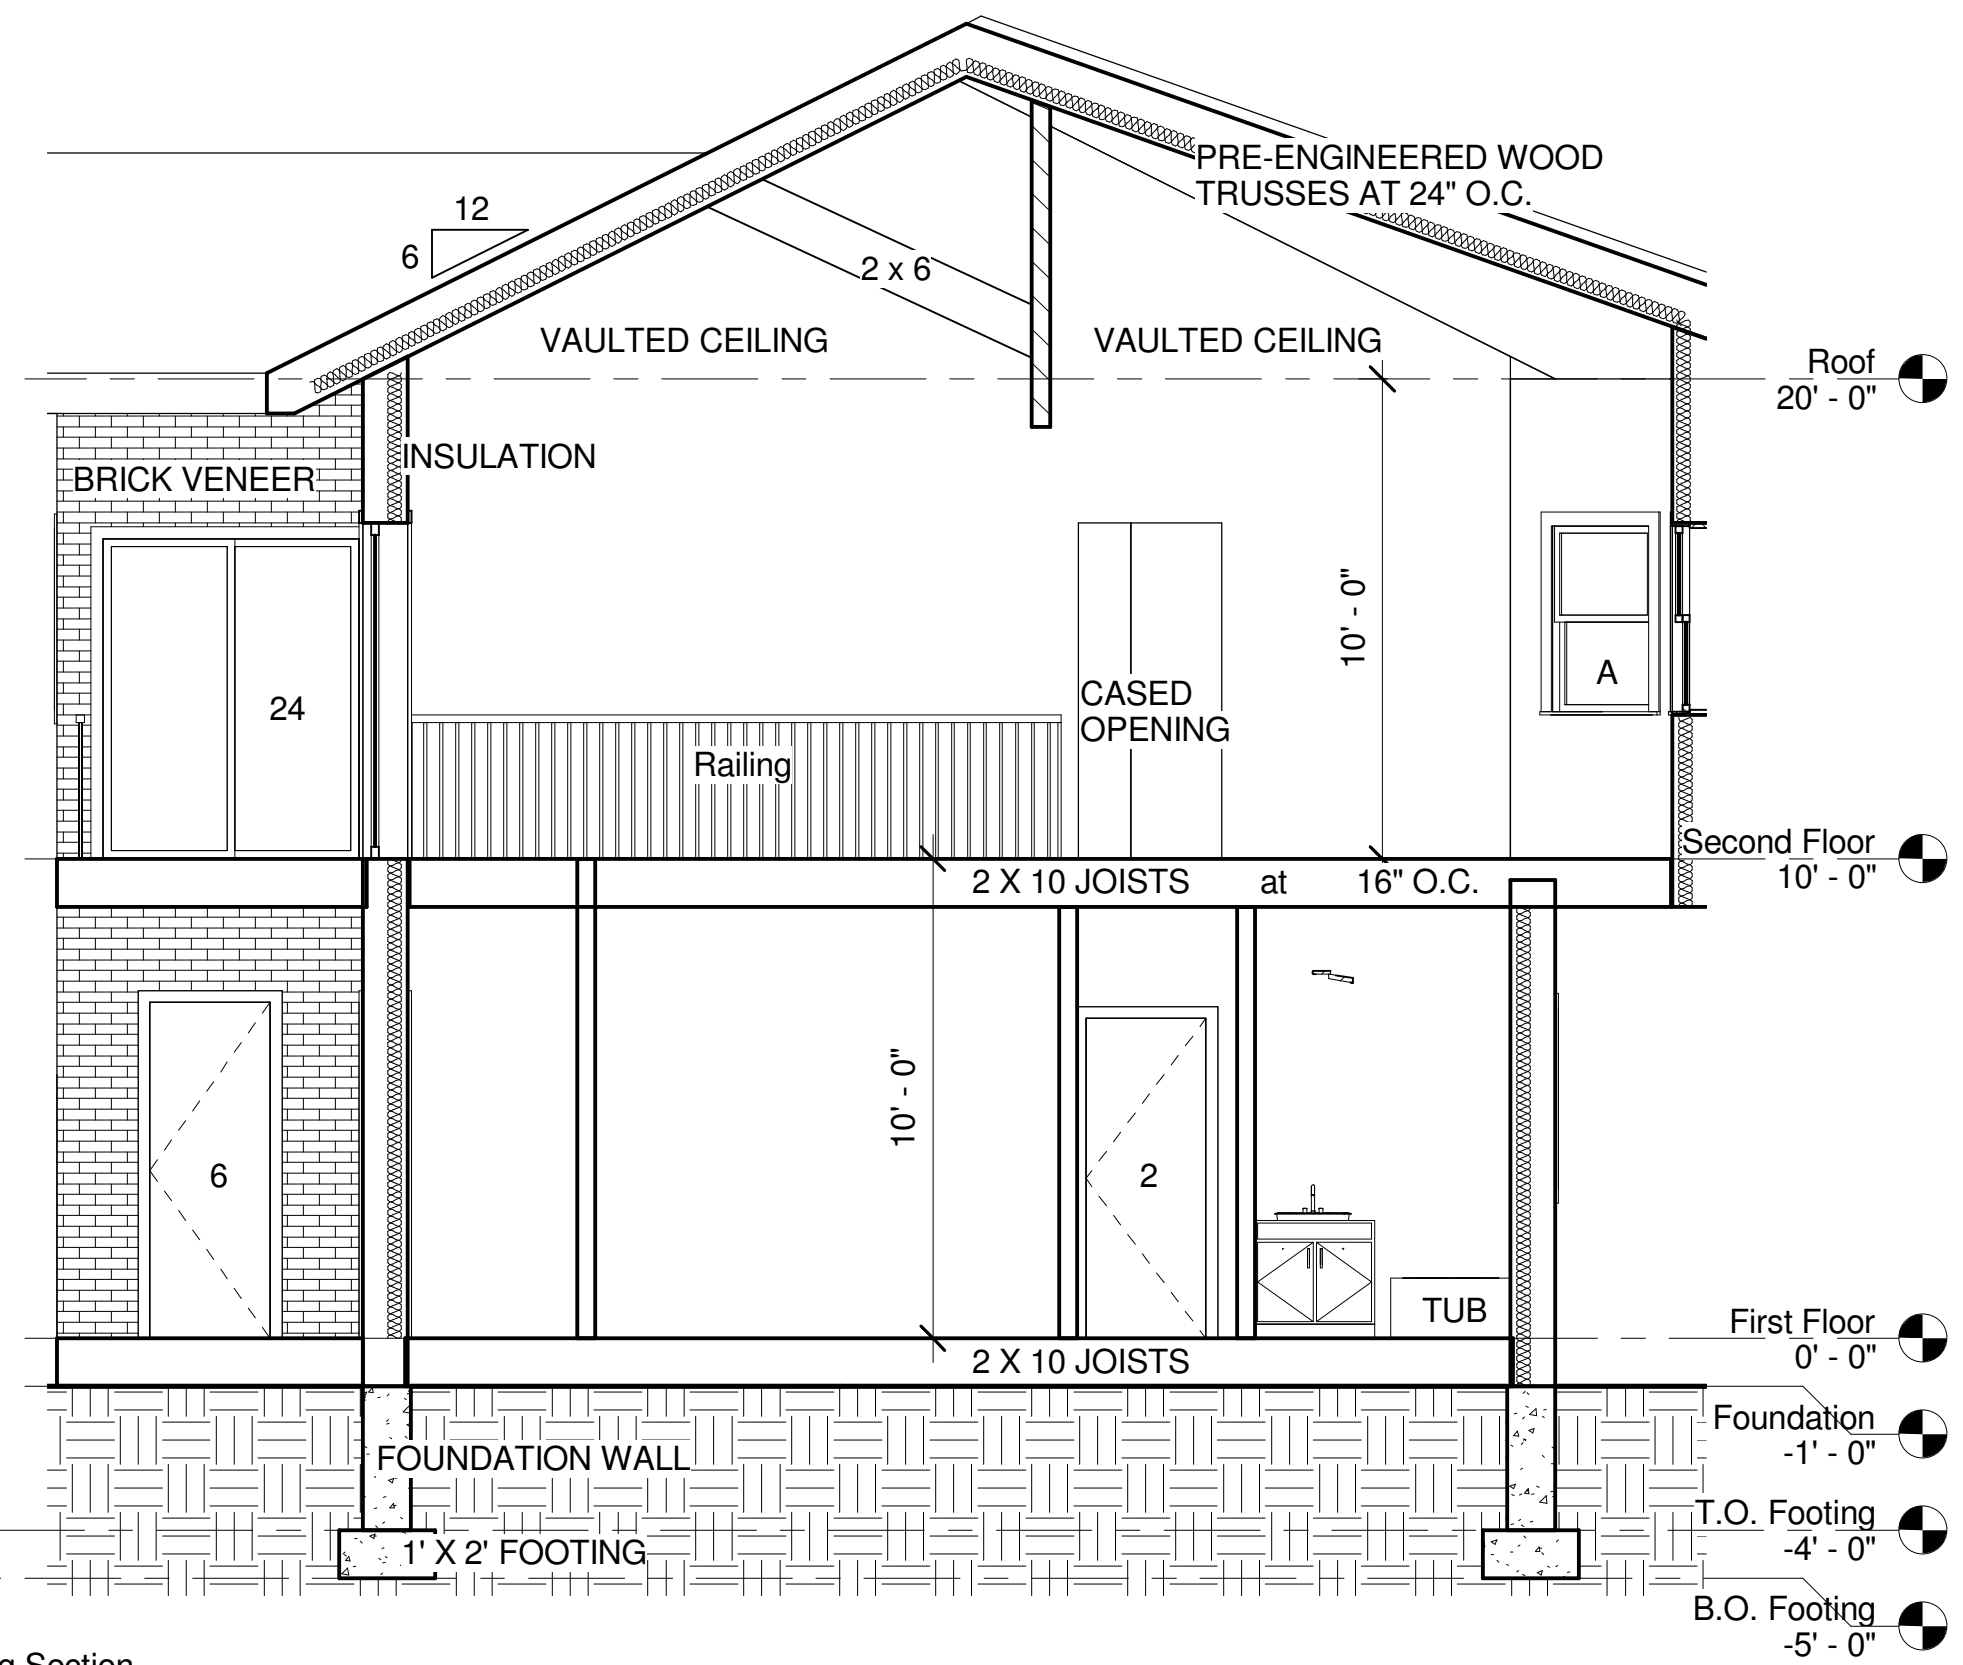

Window Schedule				
Type Mark	Rough Opening Width	Rough Opening Height	Type	Head Height
A	3'-0"	4'-0"	Double Hung with Trim	7'-0"
B	2'-0"	4'-0"	Double Hung with Trim	7'-0"

Door Schedule		
Door Number	Door Type	Door Size
1	38	30" x 80"
2	38	30" x 80"
3	38	30" x 80"
5	34	36" x 84"
6	37	30" x 84"
7	57	8" x 6'-6"
10	37	30" x 84"
11	38	30" x 80"
12	38	30" x 80"
13	38	30" x 80"

Door Schedule		
Door Number	Door Type	Door Size
14	38	30" x 80"
16	58	24" x 30"
17	59	48" x 84"
18	63	72" x 84"
19	63	72" x 84"
20	38	30" x 80"
21	38	30" x 80"
22	38	30" x 80"
23	58	24" x 30"
24	64	68" x 80"